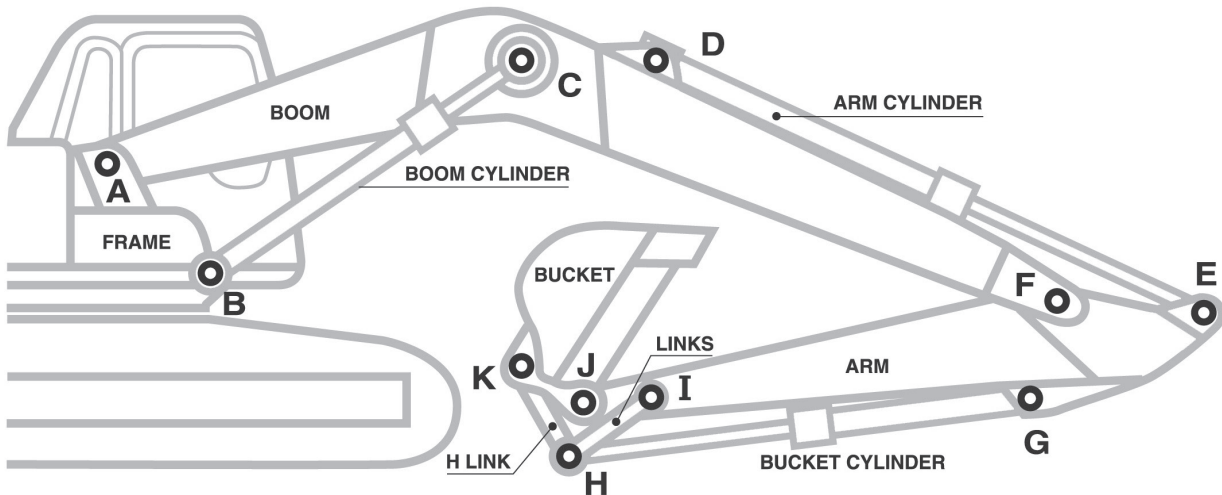

Komatsu PC120 - PC128US - PC138US - PC150

Quote Date:
Expires after 7 days

Description	kgs	KSet Part No.	Quote EX GST	Dust Seals	Shim Kits
A PIN, Boom to Frame BUSH (2)	22 1.2	PC120-PIN-A PC120-BUSH-A	\$	 SL85-70-04 (2) \$	
B PIN, Boom Cyl to Frame (2) BUSH (2)	7 1	PC120-PIN-B PC120-BUSH-B	\$ \$	SL85-70-04 (2) \$	
C PIN, Boom Cyl to Boom BUSH (2)	20 1	PC120-PIN-C PC120-BUSH-C	\$ \$	SL85-70-04 (2) \$	
D PIN, Arm Cyl to Boom BUSH (1)	7 1	PC120-PIN-D PC120-BUSH-D	\$ \$	SL85-70-04 (2) \$	
E PIN, Arm Cyl to Arm BUSH (1)	7 1	PC120-PIN-E PC120-BUSH-E	\$ \$	SL85-70-04 (2) \$	SM71 \$ 120 Ø x 71 Ø 2 x 1mm thick 2 x 2mm thick 2 x 3mm thick
F PIN, Boom to Arm BUSH (2)	13 1.1	PC120-PIN-F PC120-BUSH-F	\$ \$	SL85-70-04 (2) \$	
G PIN, Bucket Cyl to Arm BUSH (1)	6 0.9	PC120-PIN-G PC120-BUSH-G	\$ \$	SL80-65-04 (2) \$	SM66 \$ 115 Ø x 66 Ø 2 x 1mm thick 2 x 2mm thick 2 x 3mm thick
H PIN, Bucket Cyl to Links BUSH, Bkt Cyl Rod end (1) BUSH, Crowd Links Top (2)	10 0.8 0.7	PC120-PIN-H PC120-BUSH-HR PC120-BUSH-HL	\$ \$ \$	SL80-65-04 (2) \$ SL80-65-04 (2) \$	
I PIN, Arm to Guide Links BUSH (2)	8 0.8	PC120-PIN-I PC120-BUSH-I	\$ \$	SL75-60-08 (2) \$	SM61 \$ 100 Ø x 61 Ø 2 x 1mm thick 2 x 2mm thick 2 x 3mm thick
J PIN, Arm to Bucket BUSH, Arm to Bucket (2)	10 1.9	PC120-PIN-J PC120-BUSH-J	\$ \$	SL75-60-08 (2) \$	
K PIN, Bucket to Links BUSH, Bkt to Links (2)	10 1.1	PC120-PIN-K PC120-BUSH-K	\$ \$	SL75-60-04 (2) \$	