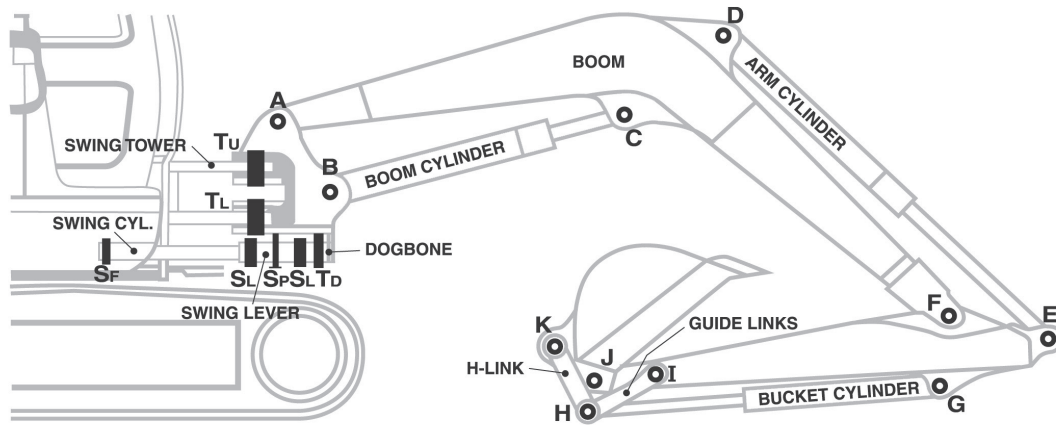

Komatsu Mini Excavators - PC45 - PC60 - PC75UU

Loc.	Description	Part No.	Quote
			EX GST
A	Pin, Boom to Frame	PC45-PIN-A	F
	Bush (2) Steel	PC45-BUSH-A	$
B	Pin, Boom Cyl to Frame	PC45-PIN-B	$
	Bush	PC45-BUSH-B	$
C	Pin, Boom to Boom Cyl	PC45-PIN-C	$
	Bush	PC45-BUSH-C	$
D	Pin, Boom to Arm Cyl	PC45-PIN-D	$
	Bush	PC45-BUSH-D	$
E	Pin, Arm to Arm Cyl	PC45-PIN-E	$
	Bush	PC45-BUSH-E	$
F	Pin, Boom to Arm	PC45-PIN-F	$
	Bush (2)	PC45-BUSH-F	$
G	Pin, Arm to Bucket Cyl	PC45-PIN-G	$
	Bush	PC45-BUSH-G	$
H	Pin, Links to Bkt Cyl	PC45-PIN-H	$
	Bush, Bkt Cyl to Rod End	PC45-BUSH-HR	$
	Bush, Bucket Link (2)	PC45-BUSH-HL	$
I	Pin, Arm to Link 1731on	PC45-PIN-I	$
	Bush (2), Arm to Links	PC45-BUSH-I	$
J	Pin, Bucket to Arm	PC45-PIN-J	$
	Bush Arm to Bkt Pin (2)	PC45-BUSH-J	$
K	Pin, Bucket to H-link	PC45-PIN-K	$
	Bush Bkt Link - Bkt Pin (2)	PC45-BUSH-K	$
TU	Pin, Swing Tower (Top)	PC45-PIN-TU	$
	Bush, Swing Tower	PC45-BUSH-TU	$
TL	Pin, Tower Lower	PC45-PIN-TL	$
	Bush, Swing Tower	PC45-BUSH-TL	$
S	Pin, Swing Cyl	PC45-PIN-S	$