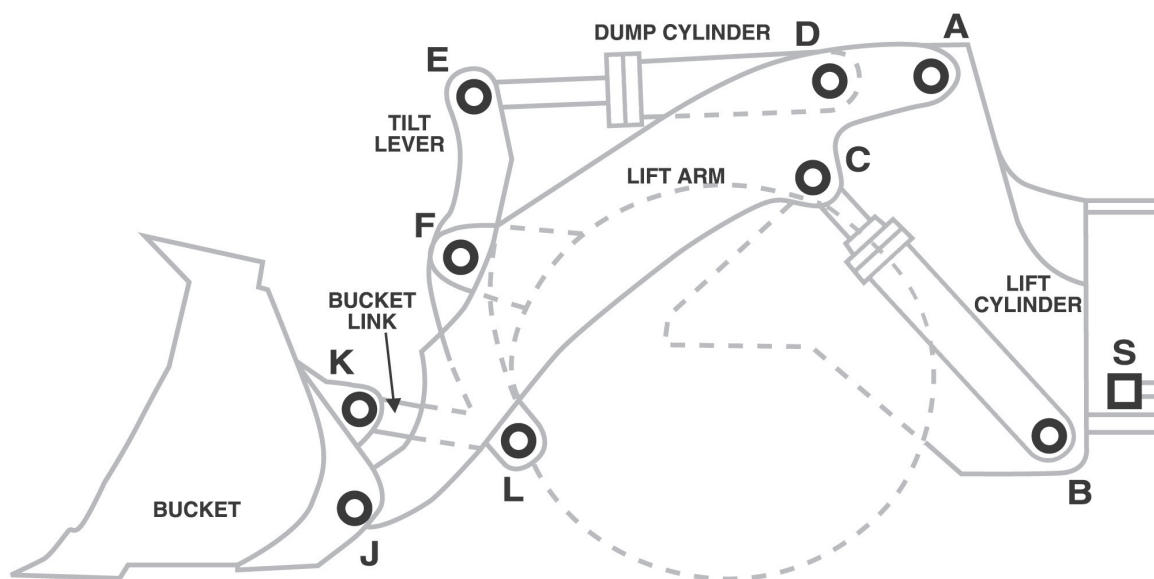

Quote Date:

Expires after 7 days

Description	Kgs	K-Set Part No.	Quote <i>EX GST</i>	Dust Seals 	Shim Kits 
A Pin, Frame to Lift Arm (2) Bush (2)	24.6 2.2	WA480-PIN-A WA480-BUSH-A	\$ \$	SL125-110-08 (4) \$	
B Pin, Frame to Lift Cyl (2) Bush (2)	24.6 1.9	WA480-PIN-B WA480-BUSH-B	\$ \$	SL125-110-08 (4) \$	
C Pin, Lift Cyl to Lift Arm (2) Bush (2)	20 1.9	WA480-PIN-C WA480-BUSH-C	\$ \$	SL125-110-08 (4) \$	
D Pin, Dump Cyl - Lift Arm (1) Bush (1)	29.8 2.8	WA480-PIN-D WA480-BUSH-D	\$ \$	SL135-120-08 (2) \$	SM121 \$ 170 Dia x 121 Dia 2 x 1mm thick 2 x 2mm thick 2 x 3mm thick
E Pin, Tilt Lever to Cyl (1) Bush (1)	29.8 2.8	WA480-PIN-E WA480-BUSH-E	\$ \$	SL135-120-08 (2) \$	
F Pin, Centre Tilt Lever (1) Bush (2)	46.7 2.2	WA480-PIN-F WA480-BUSH-F	\$ \$	SL140-125-08 (4) \$	
L Pin, Link to Tilt Lever (1) Bush (1)	24.6 2.6	WA480-PIN-L WA480-BUSH-L	\$ \$	SL125-110-08 (2) \$	SM111 \$ 160 Dia x 111 Dia 2 x 1mm thick 2 x 2mm thick 2 x 3mm thick
K Pin, Bucket to Link (1) Bush (1)	24.6 2.6	WA480-PIN-K WA480-BUSH-K	\$ \$	SL125-110-08 (2) \$	
J Pin, Bucket to Lift Arm (2) Bush (2)	24.6 2.6	WA480-PIN-J WA480-BUSH-J	\$ \$	SL125-110-08 (4) \$	
S Pin, Steering Cyl (4) Bush (4)	4.6 0.6	WA480-PIN-S WA480-BUSH-S	\$ \$	SL68-55-04 (8) \$	