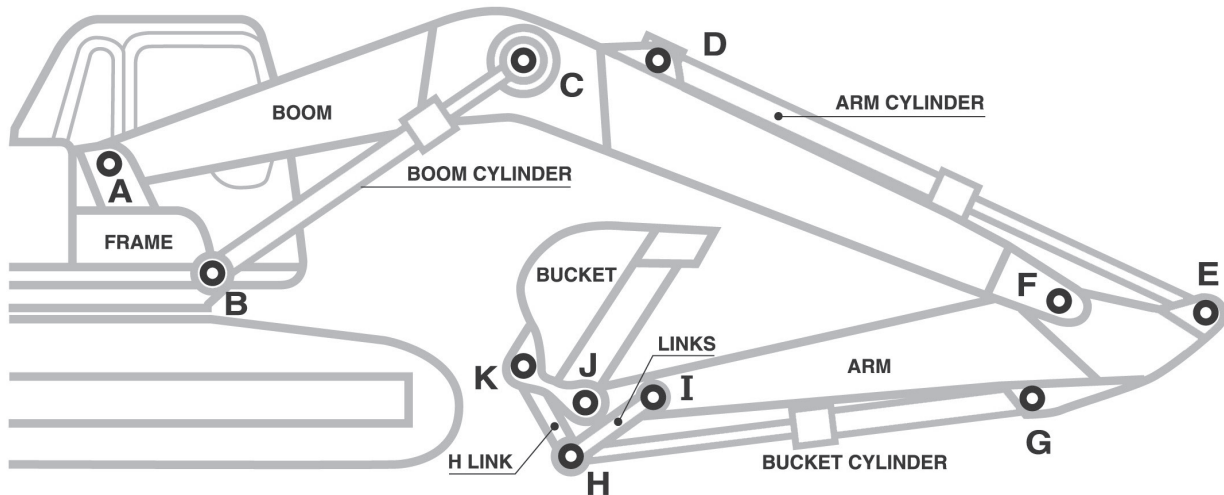

Komatsu PC300 PC350 - Pins Bushes Seals Shims

Quote Date:
Expires after 7 days

Description	kgs	KSet Part No.	Quote <i>EX GST</i>	Dust Seals	Shim Kits
A PIN, Boom to Frame BUSH (2)	76 3	PC300-PIN-A PC300-BUSH-A	I $	 PC300-SEAL-A (4) $	
B PIN, Boom Cyl to Frame (2) BUSH (2)	15 1.6	PC300-PIN-B PC300-BUSH-B	$ $	PC300-SEAL-B (4) $	
C PIN, Boom Cyl to Boom BUSH (2)	58 2	PC300-PIN-C PC300-BUSH-C	$ $	PC300-SEAL-C (4) $	
D PIN, Arm Cyl to Boom BUSH (1)	18 2	PC300-PIN-D PC300-BUSH-D	$ $	PC300-SEAL-D (2) $	
E PIN, Arm Cyl to Arm BUSH (1)	18 2	PC300-PIN-E PC300-BUSH-E	$ $	PC300-SEAL-E (2) $	
F PIN, Boom to Arm BUSH (2)	45 2.1	PC300-PIN-F PC300-BUSH-F	$ $	PC300-SEAL-F (2) $	SM111 $ 160 Dia x 111 Dia 2 x 1mm thick 2 x 2mm thick 2 x 3mm thick
G PIN, Bucket Cyl to Arm BUSH (1)	15 1.7	PC300-PIN-G PC300-BUSH-G	$ $	PC300-SEAL-G (2) $	
H PIN, Bucket Cyl to Links BUSH, Bkt Cyl Rod end (1) BUSH, H Link Top (2)	27 1.5 1.6	PC300-PIN-H PC300-BUSH-HR PC300-BUSH-HL	$ $ $	PC300-SEAL-HR (2) $ PC300-SEAL-HL (4) $	SM102 $ 150 Dia x 101 Dia 2 x 1mm thick 2 x 2mm thick 2 x 3mm thick
I PIN, Arm to Guide Links BUSH (2)	27 1.2	PC300-PIN-I PC300-BUSH-I	$ $	PC300-SEAL-I (2) $	
J PIN, Arm to Bucket BUSH, Arm to Bucket (2)	30 3.2 4.2	PC300-PIN-J PC300-6-BUSH-J PC300-7-BUSH-J	$ $ $	PC300-SEAL-J (2) $	SM91 $ 150 Dia x 91 Dia 2 x 1mm thick 2 x 2mm thick 2 x 3mm thick
K PIN, Bucket to Links BUSH, Bkt to Links (2)	30 1.6	PC300-PIN-K PC300-BUSH-K	$ $	PC300-SEAL-K (4) $	
Q PIN, Quick Hitch 90 Dia x 555mm		PC300-PIN-Q	$