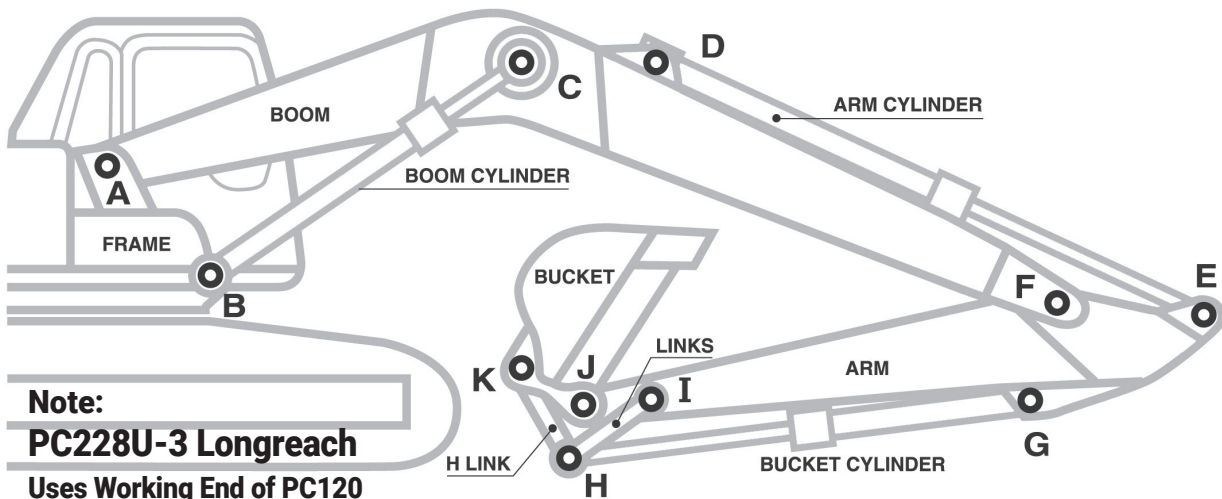

Komatsu PC200 PC228U - Pins Bushes Seals Shims

Description	kgs	KSet Part No.	Quote EX GST	Dust Seals	Shim Kits
A PIN, Boom to Frame BUSH (2)	45 2.3	PC200-PIN-A PC200-BUSH-A	$	PC200-Seal-A	(2) $
B PIN, Boom Cyl to Frame (2) BUSH (2)	9 1.2	PC200-PIN-B PC200-BUSH-B	$	PC200-Seal-B	(4) $
C PIN, Boom Cyl to Boom BUSH (2)	32 28 1.3	PC200-PIN-C PC200-8-PIN-C PC200-BUSH-C	$ $ $	PC200-Seal-C	(4) $
D PIN, Arm Cyl to Boom BUSH (1)	11 1.3	PC200-PIN-D PC200-BUSH-D	$ $	PC200-Seal-D	(2) $
E PIN, Arm Cyl to Arm BUSH (1)	11 1.3	PC200-8-PIN-E PC200-BUSH-E	$ $	PC200-Seal-E	(2) $
F PIN, Boom to Arm BUSH (2)	27 1.2	PC200-PIN-F PC200-BUSH-F	$ $	PC200-Seal-F	(2) $
G PIN, Bucket Cyl to Arm BUSH (1)	9 1.2	PC200-PIN-G PC200-BUSH-G	$ $	PC200-Seal-G	(2) $
H PIN, Bucket Cyl to Links BUSH, Bkt Cyl Rod end (1) BUSH, H Link Top (2)	15 0.9 0.9	PC200-PIN-H PC200-BUSH-HR PC200-BUSH-HL	$ $ $	PC200-Seal-HR PC200-Seal-HL	(2) $ (4) $
I PIN, Arm to Guide Links BUSH (2)	15 1.2	PC200-PIN-I PC200-8-BUSH-I	$ $	PC200-Seal-I	(2) $
J PIN, Arm to Bucket BUSH, Arm to Bucket (2)	10 1.9	PC200-PIN-J PC200-6-BUSH-J PC200-7-BUSH-J	$ $ $	PC200-Seal-J	(2) $
K PIN, Bucket to Links BUSH, Bkt to Links (2)	10 1.4	PC200-PIN-K PC200-BUSH-K PC200-7-BUSH-K	$ $ $	PC200-Seal-K	(4) $
Q BUSH, Bkt to Links (4) PIN, Quick Hitch 80 Dia x 500mm		PC200-8-BUSH-K PC200-PIN-Q	$ $		

SM91 $
150 Ø x 91 Ø
2 x 1mm thick
2 x 2mm thick
2 x 3mm thick

SM71 $
120 Ø x 71 Ø
2 x 1mm thick
2 x 2mm thick
2 x 3mm thick

SM81 $
130 Ø x 81 Ø
2 x 1mm thick
2 x 2mm thick
2 x 3mm thick