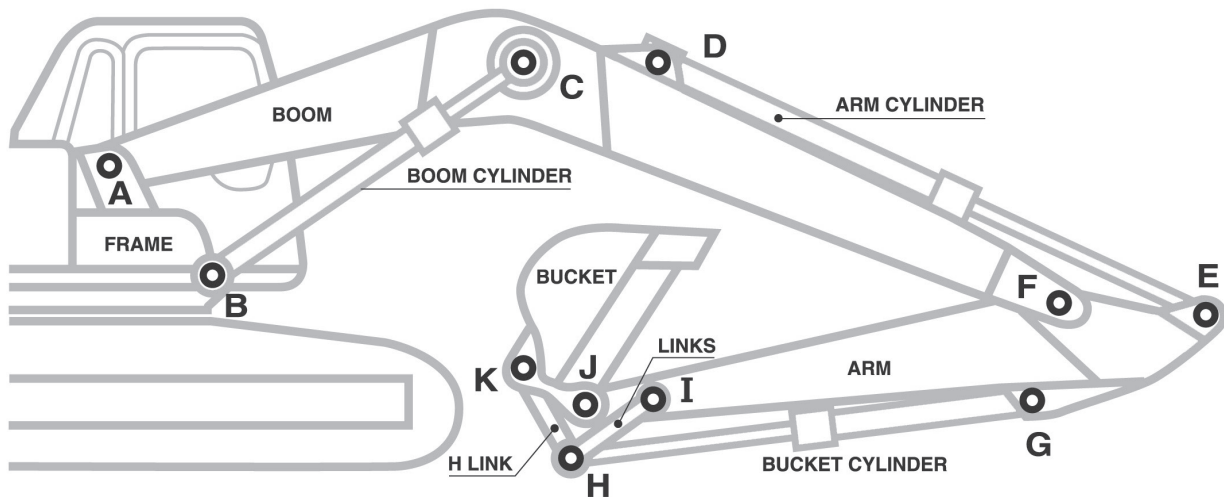

Komatsu PC400 PC450 - Pins Bushes Seals Shims

Quote Date:

Expires after 7 days

Description	kg	KSet Part No.	Quote <i>EX GST</i>	Dust Seals	Shim Kits
A PIN, Boom to Frame BUSH (2)	93 4	PC400-PIN-A PC400-BUSH-A	$	PC400-SEAL-A (4) $	
B PIN, Boom Cyl to Frame (2) BUSH (2)	21 2.1	PC400-PIN-B PC400-BUSH-B	$ $	PC400-SEAL-B (4) $	
C PIN, Boom Cyl to Boom BUSH (2)	75 2.2	PC400-PIN-C PC400-BUSH-C	$ $	PC400-SEAL-C (4) $	
D PIN, Arm Cyl to Boom BUSH (1)	28 2.5	PC400-PIN-D PC400-BUSH-D	$ $	PC400-SEAL-D (2) $	
E PIN, Arm Cyl to Arm BUSH (1)	24 2.5	PC400-PIN-E PC400-BUSH-E	$ $	PC400-SEAL-E (2) $	
F PIN, Boom to Arm BUSH (2)	55 2.6	PC400-PIN-F PC400-BUSH-F	$ $	PC400-SEAL-F (2) $	SM121 $ 170 Dia x 121 Dia 2 x 1mm thick 2 x 2mm thick 2 x 3mm thick
G PIN, Bucket Cyl to Arm BUSH (1)	18 2.3	PC400-PIN-G PC400-BUSH-G	$ $	PC400-SEAL-G (2) $	
H PIN, Bucket Cyl to Links BUSH, Bkt Cyl Rod end (1) BUSH, Crowd Links Top (2)	36 2.3 2.3	PC400-PIN-H PC400-BUSH-HR PC400-BUSH-HL	$ $ $	PC400-SEAL-HR (2) $ PC400-SEAL-HL (4) $	SM111 $ 160 Dia x 111 Dia 2 x 1mm thick 2 x 2mm thick 2 x 3mm thick
I PIN, Arm to Guide Links BUSH (2)	36 2.1	PC400-PIN-I PC400-BUSH-I	$ $	PC400-SEAL-I (2) $	
J PIN, Arm to Bucket BUSH, Arm to Bucket (2)	36 4.2 4.7	PC400-PIN-J PC400-6-BUSH-J PC400-7-BUSH-J	$ $ $	PC400-SEAL-J (2) $	
K PIN, Bucket to Links BUSH, Bkt to Links (2)	40 2.1	PC400-PIN-K PC400-BUSH-K	$ $	PC400-SEAL-K (4) $	SM102 $ 150 Dia x 101 Dia 2 x 1mm thick 2 x 2mm thick 2 x 3mm thick
Q PIN, Quick Hitch 100 Dia x 600mm		PC400-PIN-Q	$