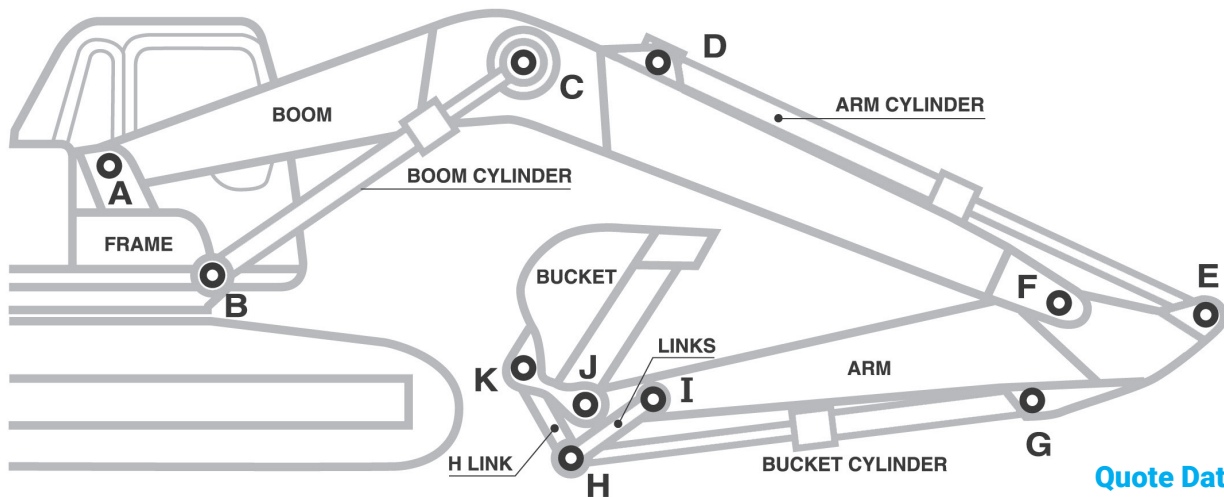

Komatsu PC220 PC250 - Pins Bushes Seals Shims

Quote Date:
Expires after 7 days

Description	kgs	KSet Part No.	POA Original No	Dust Seals	Plate / Seal	Shim Kits
A PIN, Boom to Frame	53	PC220-PIN-A				
BUSH (2)	2.5	PC220-BUSH-A	$			
B PIN, Boom Cyl to Frame (2)	10	PC220-PIN-B	$	PC220-Seal-A (4)	$	
BUSH (2)	1.3	PC220-BUSH-B	$			
C PIN, Boom Cyl to Boom	32	PC220-PIN-C	$	PC220-Seal-B (4)	$	
	28	PC220-8-PIN-C	$			
BUSH (2)	1.3	PC220-BUSH-C	$	PC220-Seal-C (4)	$	
D PIN, Arm Cyl to Boom	11	PC220-PIN-D	$			
BUSH (1)	1.3	PC220-BUSH-D	$	PC220-Seal-D (2)	$	
E PIN, Arm Cyl to Arm	11	PC220-PIN-E	$			
BUSH (1)	1.3	PC220-BUSH-E	$	PC220-Seal-E (2)	$	
F PIN, Boom to Arm	27	PC220-PIN-F	$			SM102 $
BUSH (2)	1.2	PC220-BUSH-F	$	PC220-Seal-F (2)	$	150 Dia x 101 Dia 2 x 1mm thick 2 x 2mm thick 2 x 3mm thick
G PIN, Bucket Cyl to Arm	11	PC220-PIN-G	$			
BUSH (1)	1.3	PC220-BUSH-G	$	PC220-Seal-G (2)	$	
H PIN, Bucket Cyl to Links	18	PC220-PIN-H	$			
BUSH, Bkt Cyl Rod end (1)	1.2	PC220-BUSH-HR	$	PC220-Seal-HR (2)	$	SM91 $
BUSH, H Link Top (2)	1.1	PC220-BUSH-HL	$	PC220-Seal-HL (4)	$	150 Dia x 91 Dia 2 x 1mm thick 2 x 2mm thick 2 x 3mm thick
I PIN, Arm to Guide Links	18	PC220-PIN-I	$			
BUSH (2)	1.2	PC220-BUSH-I	$	PC220-Seal-I (2)	$	
J PIN, Arm to Bucket	22	PC220-PIN-J	$			
BUSH, Arm to Bucket (2)	2.0	PC220-6-BUSH-J	$	PC220-Seal-J (2)	$	SM81 $
	3.3	PC220-7-BUSH-J	$			130 Dia x 81 Dia 2 x 1mm thick 2 x 2mm thick 2 x 3mm thick
K PIN, Bucket to Links	22	PC220-PIN-K	$			
BUSH, Bkt to Links (2)	1.4	PC220-BUSH-K	$	PC220-Seal-K (4)	$	
Q PIN, Quick Hitch 80 Dia x 500mm		PC220-PIN-Q	$