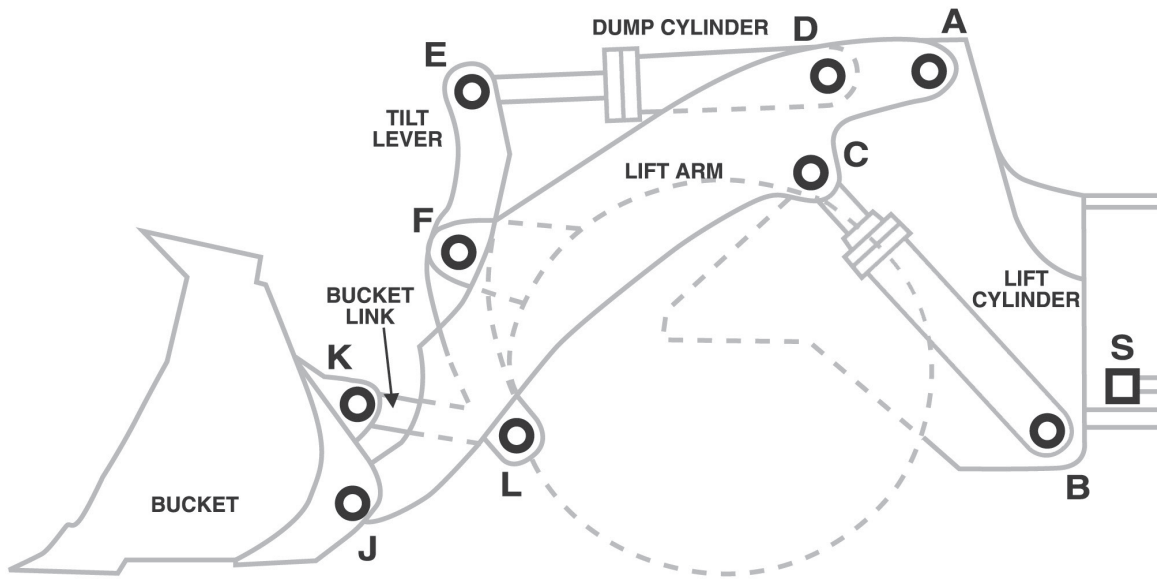

Komatsu Wheel Loader WA600-6 Pins Bushes Seals Shims

Description	kg	K-Set Part	Quote <i>EX GST</i>	Dust Seals	Shim Kits
A Pin, Frame to Lift Arm (2) Bush (2)	87 10	WA600-6-Pin-A WA600-6-Bush-A	$ $	 SL180-160-08 (4) $	
B Pin, Frame to Lift Cyl (2) Bush (2)	54 4	WA600-6-Pin-B WA600-6-Bush-B	$ $	SL155-140-08 (4) $	
C Pin, Lift Cyl to Lift Arm (2) Bush (2)	46 4	WA600-6-Pin-C WA600-6-Bush-C	$ $	SL155-140-08 (4) $	
D Pin, Dump Cyl - Lift Arm (1) Bush (1)	61 6	WA600-6-Pin-D WA600-6-Bush-D	$ $	SL180-160-08 (2) $	SM161 $ 250 Ø x 161 Ø 2 x 1mm thick 2 x 2mm thick 2 x 3mm thick
E Pin, Tilt Lever to Cyl (1) Bush (1)	71 6	WA600-6-Pin-E WA600-6-Bush-E	$ $	SL180-160-08 (2) $	
F Pin, Centre Tilt Lever (1) Bush (2)	174 7	WA600-6-Pin-F WA600-6-Bush-F	$ $	SL200-180-08 (4) $	
L Pin, Link to Tilt Lever (1) Bush (1)	60 5.2	WA600-6-Pin-L WA600-6-Bush-L	$ $	SL155-140-08 (2) $	SM141 $ 220 Ø x 141 Ø 2 x 1mm thick 2 x 2mm thick 2 x 3mm thick
K Pin, Bucket to Link (1) Bush (1)	60 5.2	WA600-6-Pin-K WA600-6-Bush-K	$ $	SL155-140-08 (2) $	
J Pin, Bucket to Lift Arm (2) Bush (2)	58 5.2	WA600-6-Pin-J WA600-6-Bush-J	$ $	SL155-140-08 (4) $	
S Pin, Steering Cyl (4) Bush (4)		WA600-6-Pin-S WA600-6-Bush-S	$ $