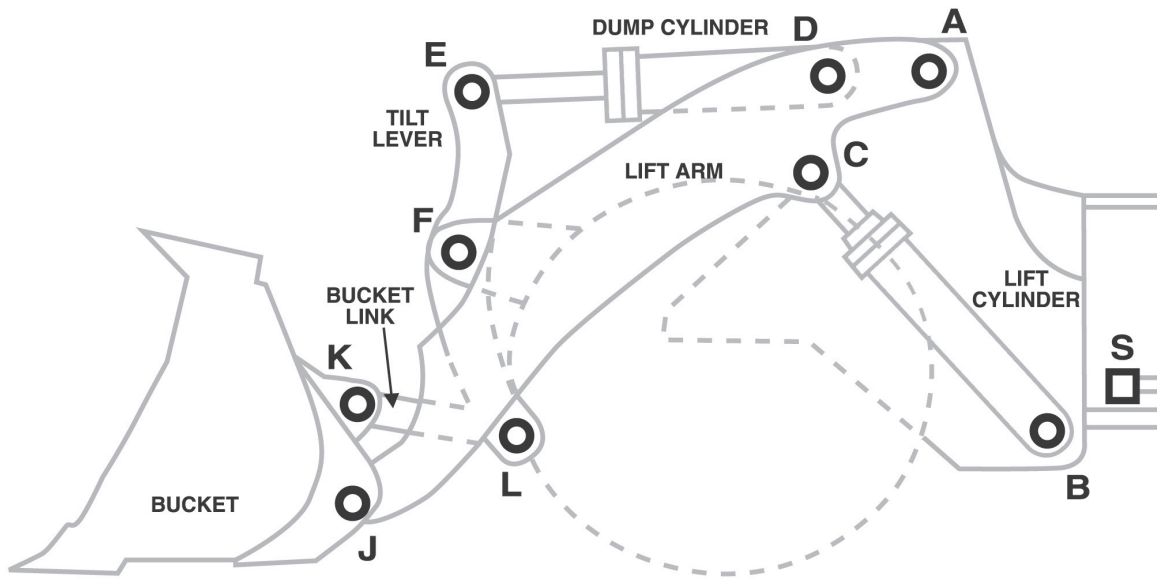

Komatsu Wheel Loader WA500-3,-5 Pins Bushes Seals

	Description	Kgs	K-Set Part No.	Quote EX GST	Dust Seals	Shim Kits
A	Pin, Frame to Lift Arm (2) Bush (2)	35.6 3.0	WA500-PIN-A WA500-BUSH-A	$ $	SL135-120-08 (4) $	
B	Pin, Frame to Lift Cyl (2) Bush (2)	35.6 2.3	WA500-PIN-B WA500-BUSH-B	$ $	SL135-120-08 (4) $	
C	Pin, Lift Cyl to Lift Arm (2) Bush (2)	25.7 2.3	WA500-PIN-C WA500-BUSH-C	$ $	SL135-120-08 (4) $	SM121 $ 170 Dia x 121 Dia 2 x 1mm thick 2 x 2mm thick 2 x 3mm thick
D	Pin, Dump Cyl - Lift Arm (1) Bush (1)	29.8 2.8	WA500-PIN-D WA500-BUSH-D	$ $	SL135-120-08 (2) $	
E	Pin, Tilt Lever to Cyl (1) Bush (1)	29.8 2.8	WA500-PIN-E WA500-BUSH-E	$ $	SL135-120-08 (2) $	SM111 $ 160 Dia x 111 Dia 2 x 1mm thick 2 x 2mm thick 2 x 3mm thick
F	Pin, Centre Tilt Lever (1) Bush (1)	60.0 5.8	WA500-5-PIN-F WA500-BUSH-F	$ $	SL155-140-08 (4) $	
L	Pin, Link to Tilt Lever (1) Bush (1)	24.6 2.6	WA500-PIN-L WA500-BUSH-L	$ $	SL125-110-08 (2) $	
K	Pin, Bucket to Link (1) Bush (1)	24.6 2.6	WA500-PIN-K WA500-BUSH-L	$ $	SL125-110-08 (2) $	
J	Pin, Bucket to Lift Arm (2) Bush (2)	24.6 3.3	WA500-PIN-J WA500-BUSH-J	$ $	SL125-110-08 (4) $	
S	Pin, Steer Cyl (2 greaseable) + (2 non- greaseable) Bush (4)	4.6 0.6	WA500-PIN-S WA500-BUSH-S	$ $ $	SL75-60-08 (8) $