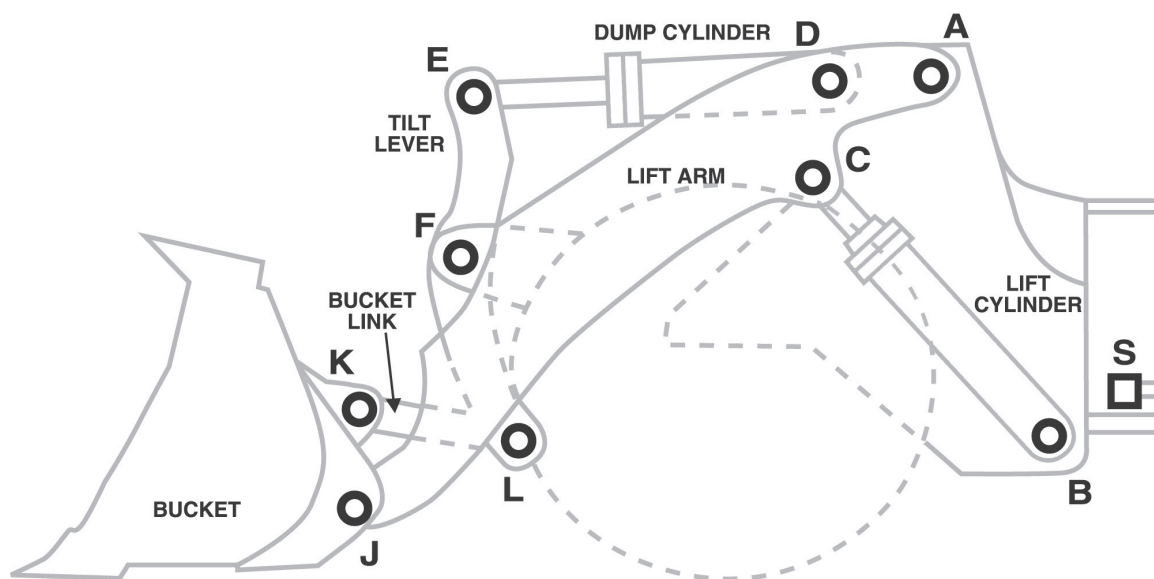

Komatsu Wheel Loader WA600 Pins Bushes Seals Shims

Description	kg	K-Set Part	Quote <i>EX GST</i>	Dust Seals 	Shim Kits
A Pin, Frame to Lift Arm (2) Bush (2)	55 3.6	WA600-PIN-A WA600-BUSH-A	$ $	SL155-140-08 (4) $	
B Pin, Frame to Lift Cyl (2) Bush (2)	55 3.6	WA600-PIN-B WA600-BUSH-B	$ $	SL155-140-08 (4) $	
C Pin, Lift Cyl to Lift Arm (2) Bush (2)	30 2.3	WA600-PIN-C WA600-BUSH-C	$ $	SL140-125-08 (4) $	
D Pin, Dump Cyl - Lift Arm (1) Bush (1)	41 3.6	WA600-PIN-D WA600-BUSH-D	$ $	SL155-140-08 (4) $	
E Pin, Tilt Lever to Cyl (1) Bush (1)	44 3.6	WA600-PIN-E WA600-BUSH-E	$ $	SL155-140-08 (4) $	
F Pin, Centre Tilt Lever (1) Bush (1)	100 5.8	WA600-PIN-F WA600-BUSH-F	$ $	SL180-160-08 (4) $	
L Pin, Link to Tilt Lever (1) Bush (1)	45 3.6	WA600-PIN-L WA600-BUSH-L	$ $	SL155-140-08 (4) $	
K Pin, Bucket to Link (1) Bush (1)	46 5.3	WA600-3-PIN-K WA600-1-PIN-K WA600-BUSH-K WA600-1-BUSH-K	$ $ $ $	SL155-140-08 (4) $	SM141 $ 220 Ø x 141 Ø 2 x 1mm thick 2 x 2mm thick 2 x 3mm thick
J Pin, Bucket to Lift Arm (2) Bush (2)	36 4.7	WA600-3-PIN-J WA600-1-PIN-J WA600-BUSH-J WA600-1-BUSH-J	$ $ $ $	SL140-125-08 (4) $	SM126 $ 192 Ø x 126 Ø 2 x 1mm thick 2 x 2mm thick 2 x 3mm thick
S Pin, Steering Cyl (4) Bush (4)		WA600-PIN-S WA600-BUSH-S	$ $